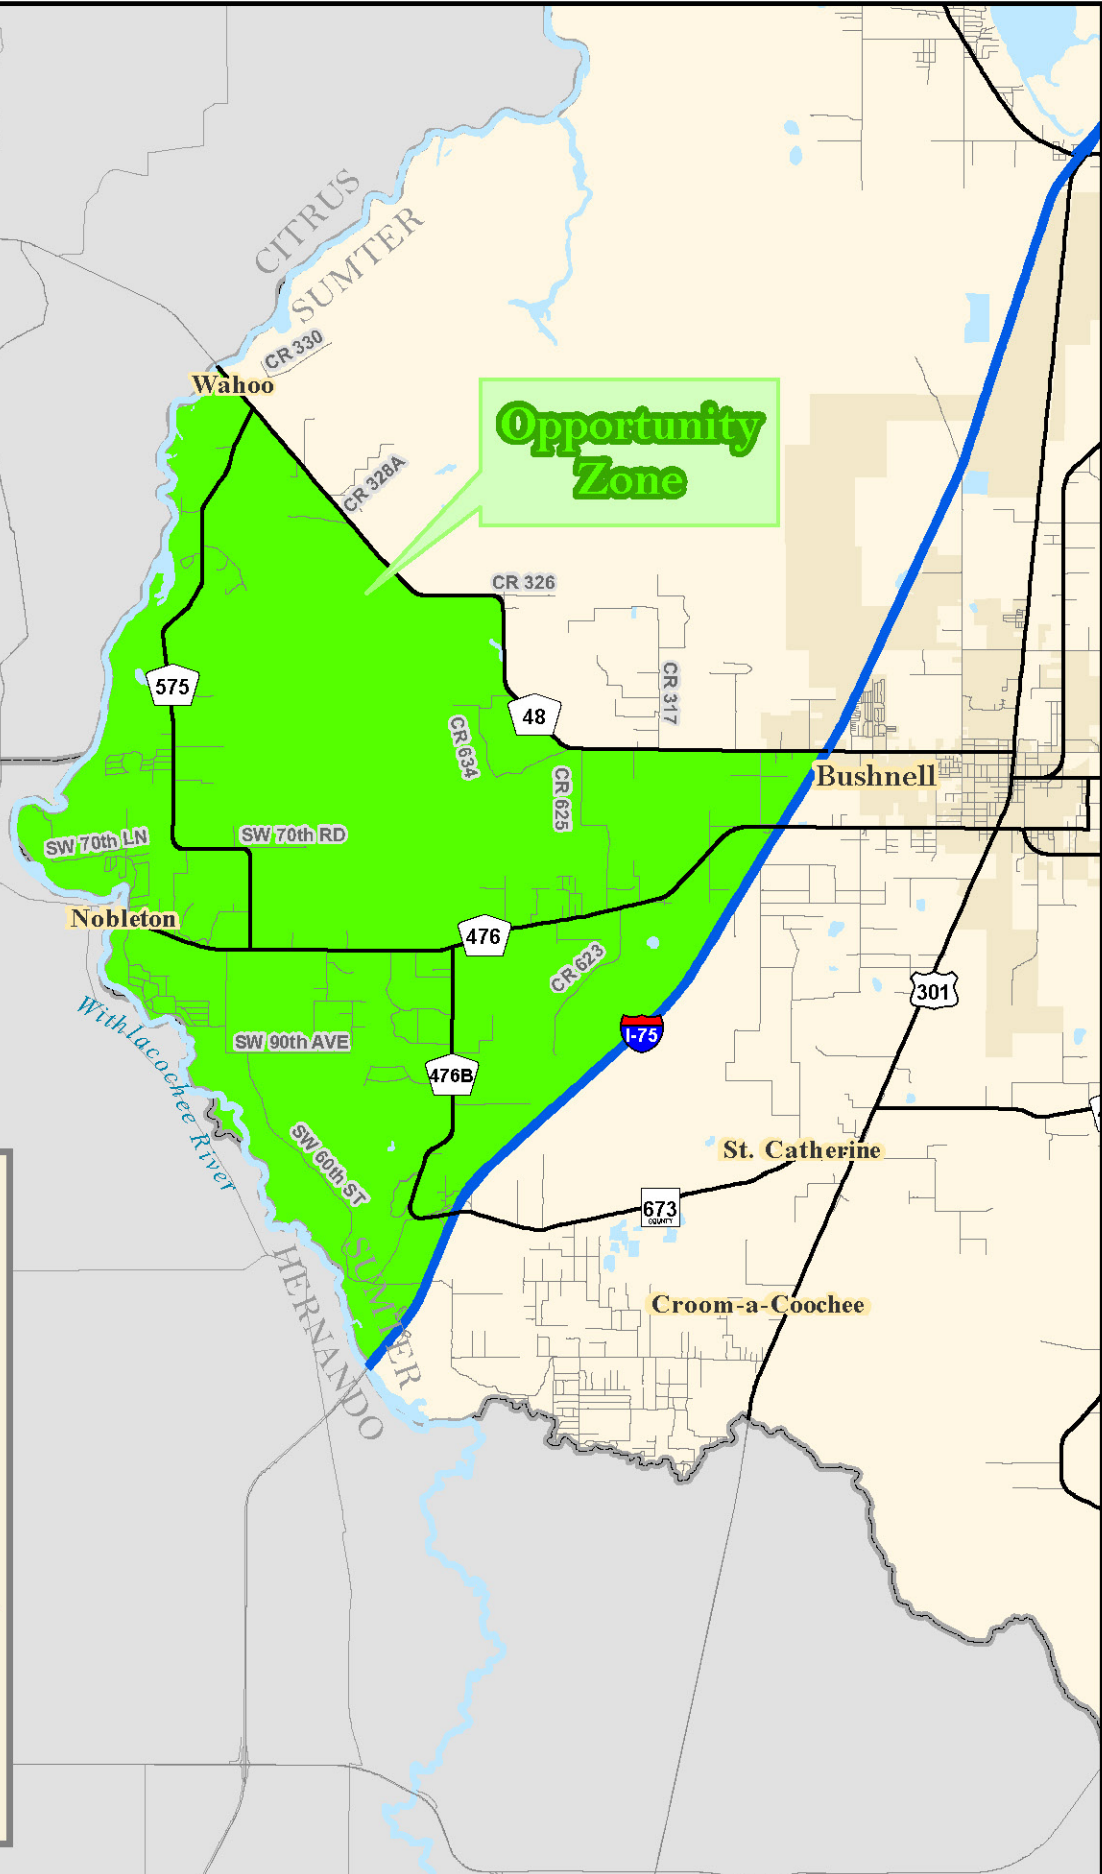

Sumter County, Florida

N

0 0.5 1 2
Miles

Sumter County BOCC GIS
(352) 689-4400
<https://sumtercountyfl.gov/105/GIS>
Prepared by: Sumter County GIS Team
Created: July 2015

Geographic data provided by Sumter County's GIS section. Data is provided "as is" without warranty of any representation of accuracy, timeliness or completeness. The burden of determining accuracy, completeness, merchantability and fitness for use rests solely on the user. The County makes no warranties, expressed or implied as to the use of data. The user acknowledges and accepts the limitations of the data, including that the data is dynamic and in a constant state of maintenance, correction and update. Data, maps or digital files may not be sold without prior consent of the Sumter County Board of County Commissioners.